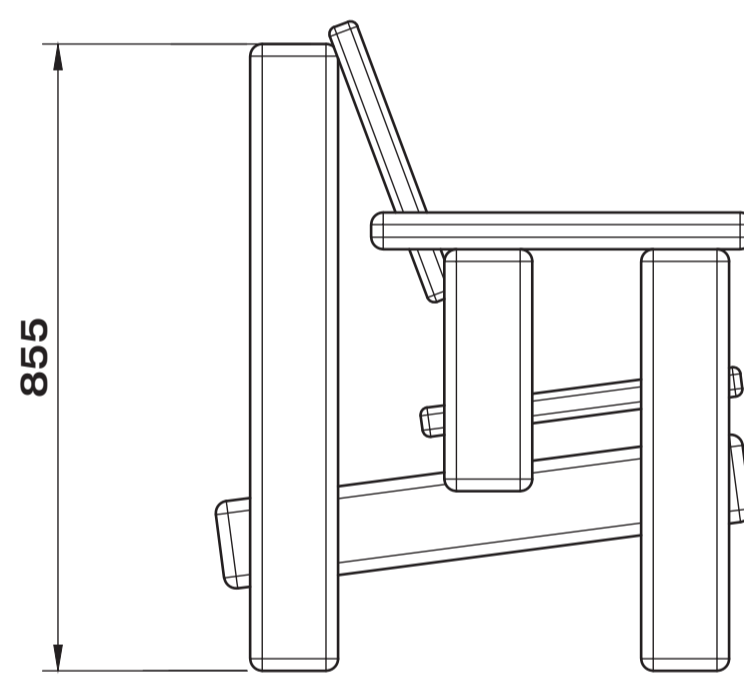

Bold Lounge Chair

BOLD COLLECTION

BOLD COLLECTION

Bold Lounge Chair

Seating and back combined contains 350 m of Danish cord, handwoven based on the tradition techniques during 1950's. Both seating and backrest are replaceable. All joints protrude slightly (like parent rope joints), creating tension and playfulness in the brutalist design. Colours can be customized. Each part has fixed proportions, making scaling easier and it ensures a well balanced appearance.