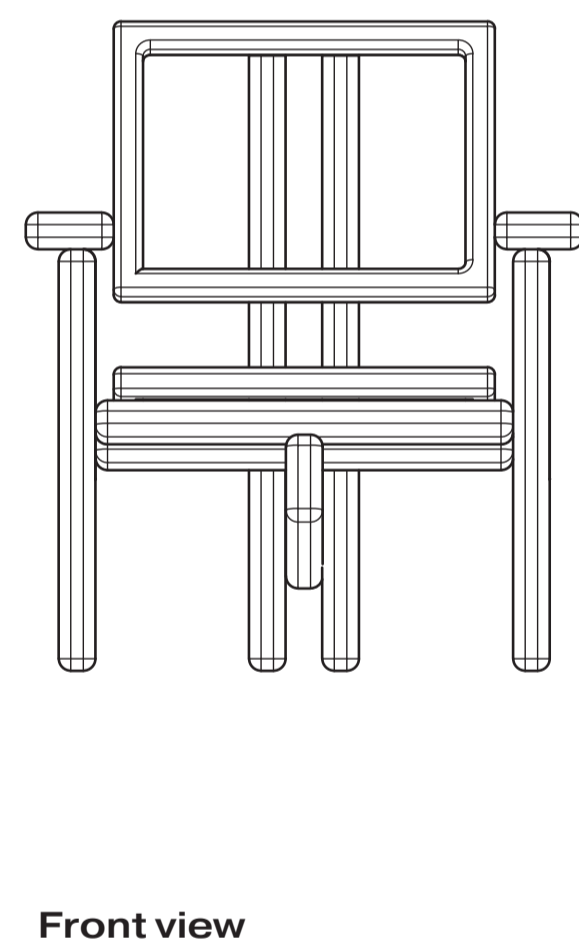

Bold Lounge Chair

BOLD COLLECTION

BOLD COLLECTION

Bold Lounge Chair

Seating and back combined contains 350 m of Danish cord, handwoven based on the tradition techniques during 1950's. Both seating and backrest are replaceable. All joints protrude slightly (like parent rope joints), creating tension and playfulness in the brutalist design. Colours can be customized. Each part has fixed proportions, making scaling easier and it ensures a well balanced appearance.

Seating contains 130 m of Danish cord, handwoven based on the tradition techniques during 1950's. The seating is replaceable.

All joints protrude slightly (like parent rope joints), creating tension and playfulness in the brutalist design.