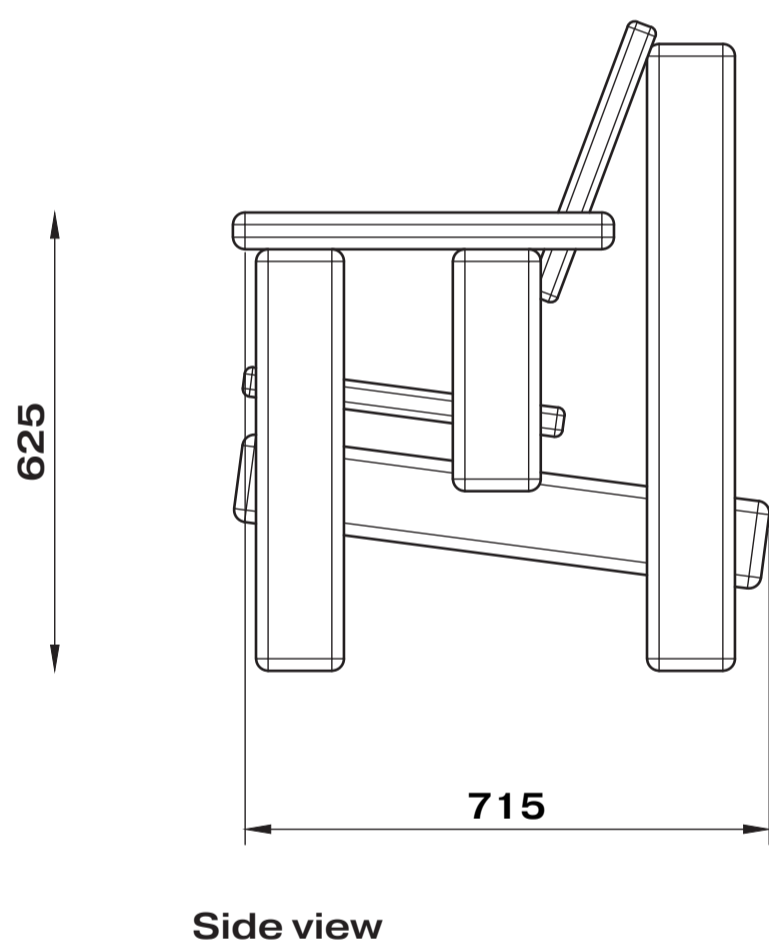

Bold Lounge Chair

BOLD COLLECTION

BOLD COLLECTION

Bold Lounge Chair

Seating and back combined contains 350 m of Danish cord, handwoven based on the tradition techniques during 1950's. Both seating and backrest are replaceable. All joints protrude slightly (like parent rope joints), creating tension and playfulness in the brutalist design. Colours can be customized. Each part has fixed proportions, making scaling easier and it ensures a well balanced appearance.