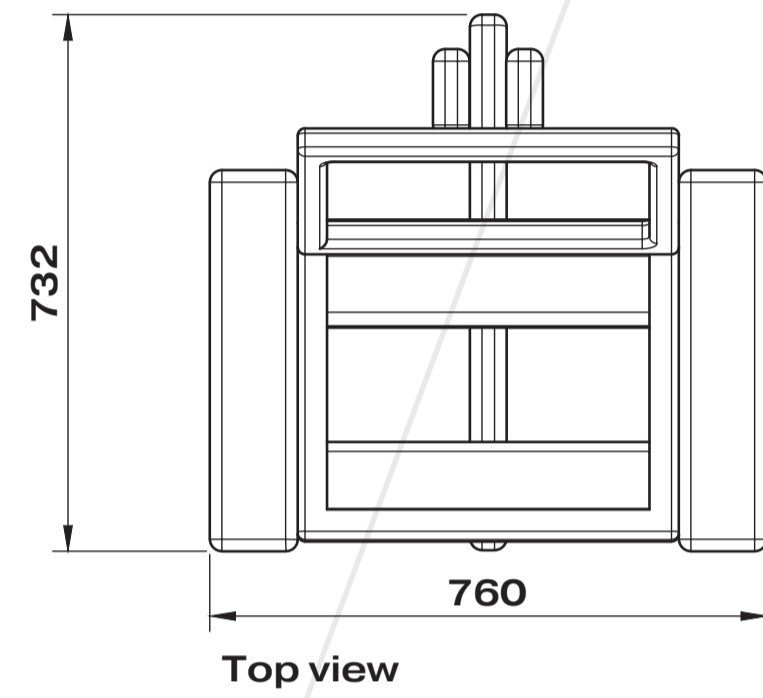

Bold Lounge Chair

BOLD COLLECTION

BOLD COLLECTION

Bold Lounge Chair

Seating and back combined contains 350 m of Danish cord, handwoven based on the tradition techniques during 1950's. Both seating and backrest are replaceable. All joints protrude slightly (like parent rope joints), creating tension and playfulness in the brutalist design. Colours can be customized. Each part has fixed proportions, making scaling easier and it ensures a well balanced appearance.

Bold Coffee Table

Ceramic tiles are custom made and can be tailored to the customer's needs. The tiles are 1mm higher than the frame, so you can easily remove dirt from the coffee table. Size can easily enlarge by 150mm in width and length. Colours can be customized.