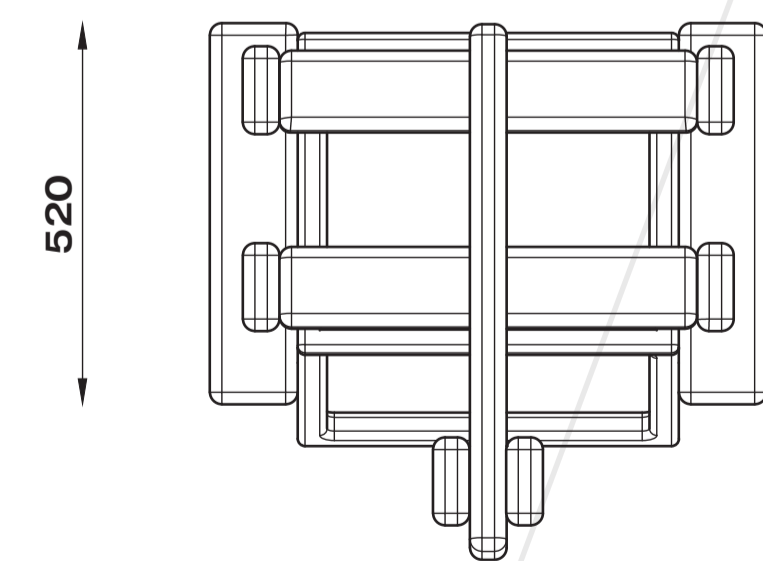

Bold Lounge Chair

BOLD COLLECTION

BOLD COLLECTION

Bold Lounge Chair

Seating and back combined contains 350 m of Danish cord, handwoven based on the tradition techniques during 1950's. Both seating and backrest are replaceable. All joints protrude slightly (like parent rope joints), creating tension and playfulness in the brutalist design. Colours can be customized. Each part has fixed proportions, making scaling easier and it ensures a well balanced appearance.

Bold Coffee Table

Ceramic tiles are custom made and can be tailored to the customer's needs. The tiles are 1mm higher than the frame, so you can easily remove dirt from the coffee table. Size can easily enlarge by 150mm in width and length. Colours can be customized.