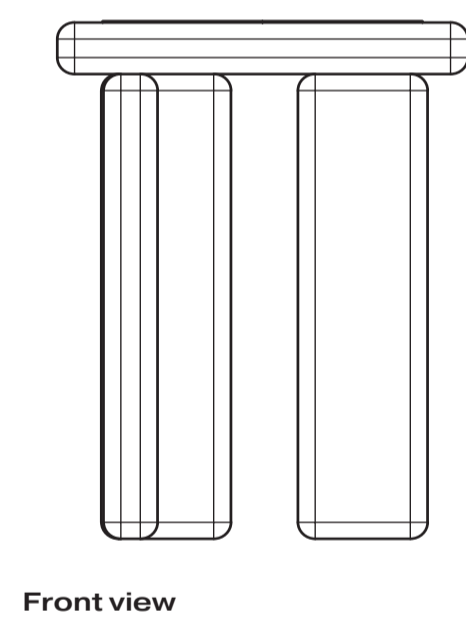

Material

- Yellow Pine
- Danish Cord
- Custom wood stain, linseed oil
- Yacht lacquer
- Wood Glue D3
- M6 70mm bolts
- Screw-in nut M6
- Festool Domino Dowel beech, 10x50mm

Bold Coffee Table

BOLD COLLECTION

Bold Coffee Table

Ceramic tiles are custom made and can be tailored to the customer's needs. The tiles are 1mm higher than the frame, so you can easily remove dirt from the coffee table. Size can easily enlarge by 150mm in width and length. Colours can be customized.