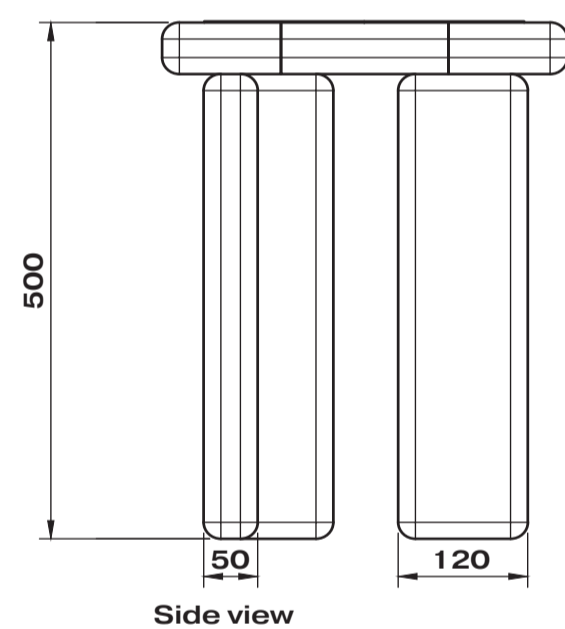

Bold Coffee Table

Ceramic tiles are custom made and can be tailored to the customer's needs. The tiles are 1mm higher than the frame, so you can easily remove dirt from the coffee table. Size can easily enlarge by 150mm in width and length. Colours can be customized.