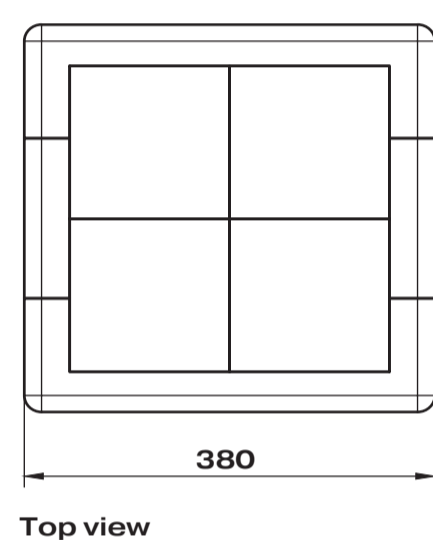

Bold Coffee Table

Ceramic tiles are custom made and can be tailored to the customer's needs. The tiles are 1mm higher than the frame, so you can easily remove dirt from the coffee table. Size can easily enlarge by 150mm in width and length. Colours can be customized.