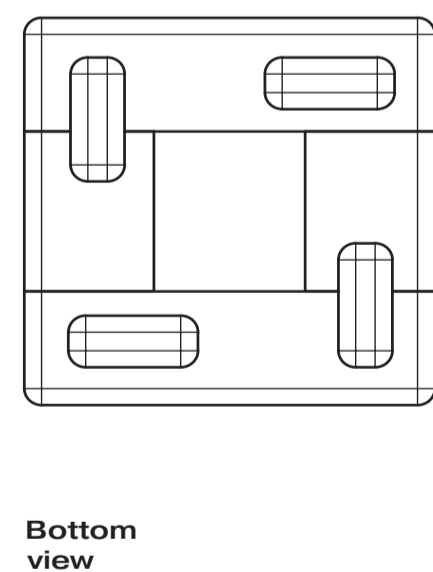

Bold Coffee Table

Ceramic tiles are custom made and can be tailored to the customer's needs. The tiles are 1mm higher than the frame, so you can easily remove dirt from the coffee table. Size can easily enlarge by 150mm in width and length. Colours can be customized.