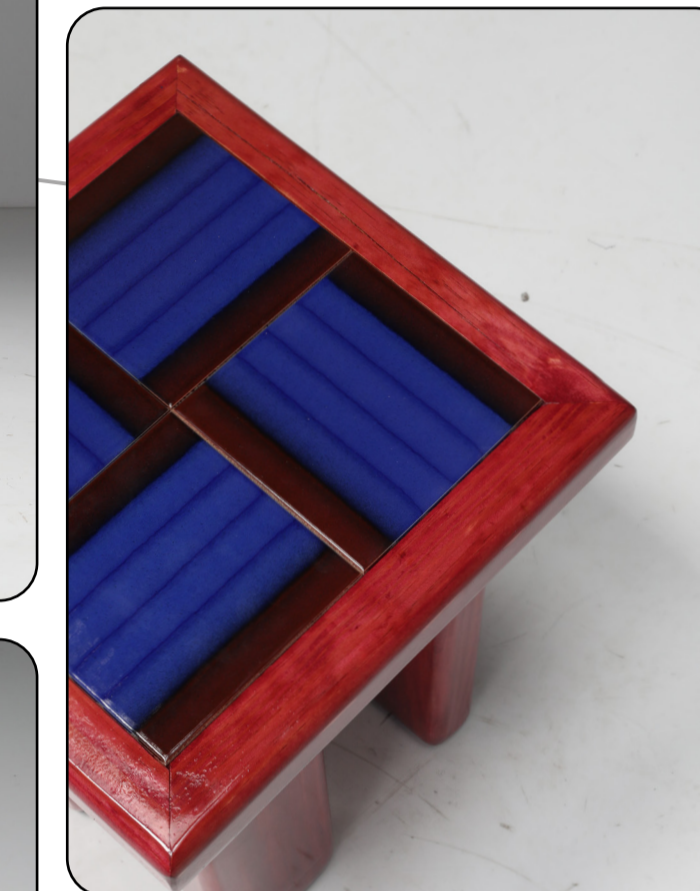

Bold Lounge Chair

BOLD COLLECTION

BOLD COLLECTION

Bold Lounge Chair

Seating and back combined contains 350 m of Danish cord, handwoven based on the tradition techniques during 1950's. Both seating and backrest are replaceable. All joints protrude slightly (like parent rope joints), creating tension and playfulness in the brutalist design. Colours can be customized. Each part has fixed proportions, making scaling easier and it ensures a well balanced appearance.

Material

- Yellow Pine
- Danish Cord
- Custom wood stain, linseed oil
- Yacht lacquer
- Wood Glue D3
- M6 70mm bolts
- Screw-in nut M6
- Festool Domino Dowel beech, 10x50mm

Bold Coffee Table

BOLD COLLECTION

Bold Coffee Table

Ceramic tiles are custom made and can be tailored to the customer's needs. The tiles are 1mm higher than the frame, so you can easily remove dirt from the coffee table. Size can easily enlarge by 150mm in width and length. Colours can be customized.